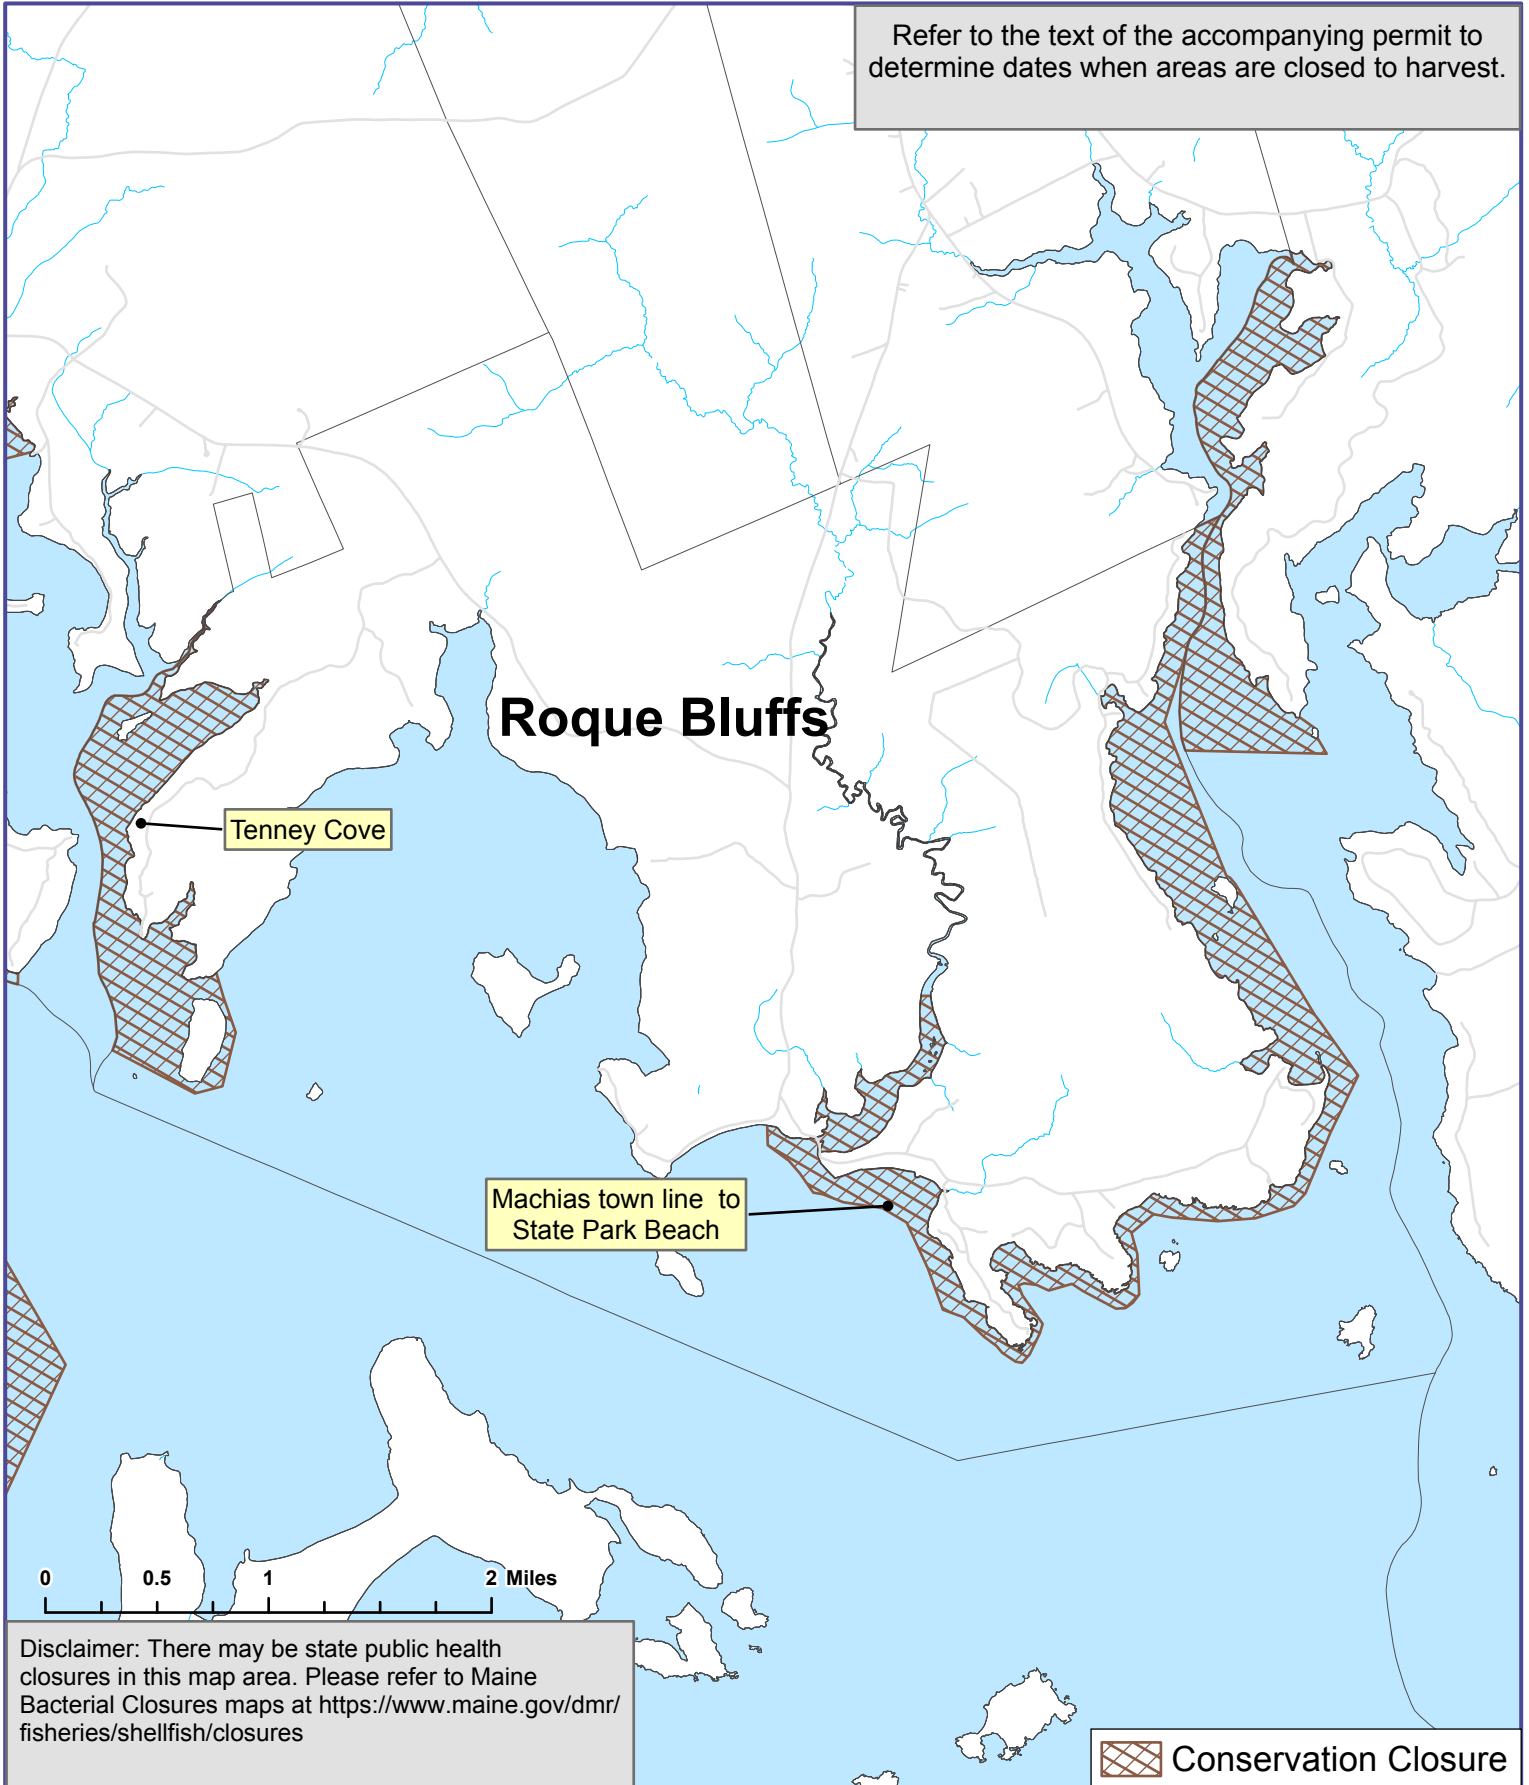

# Maine Department of Marine Resources

## Roque Bluffs

### Municipal Conservation Closures

Refer to the text of the accompanying permit to determine dates when areas are closed to harvest.

**Roque Bluffs**

Tenney Cove

Machias town line to  
State Park Beach

0 0.5 1 2 Miles